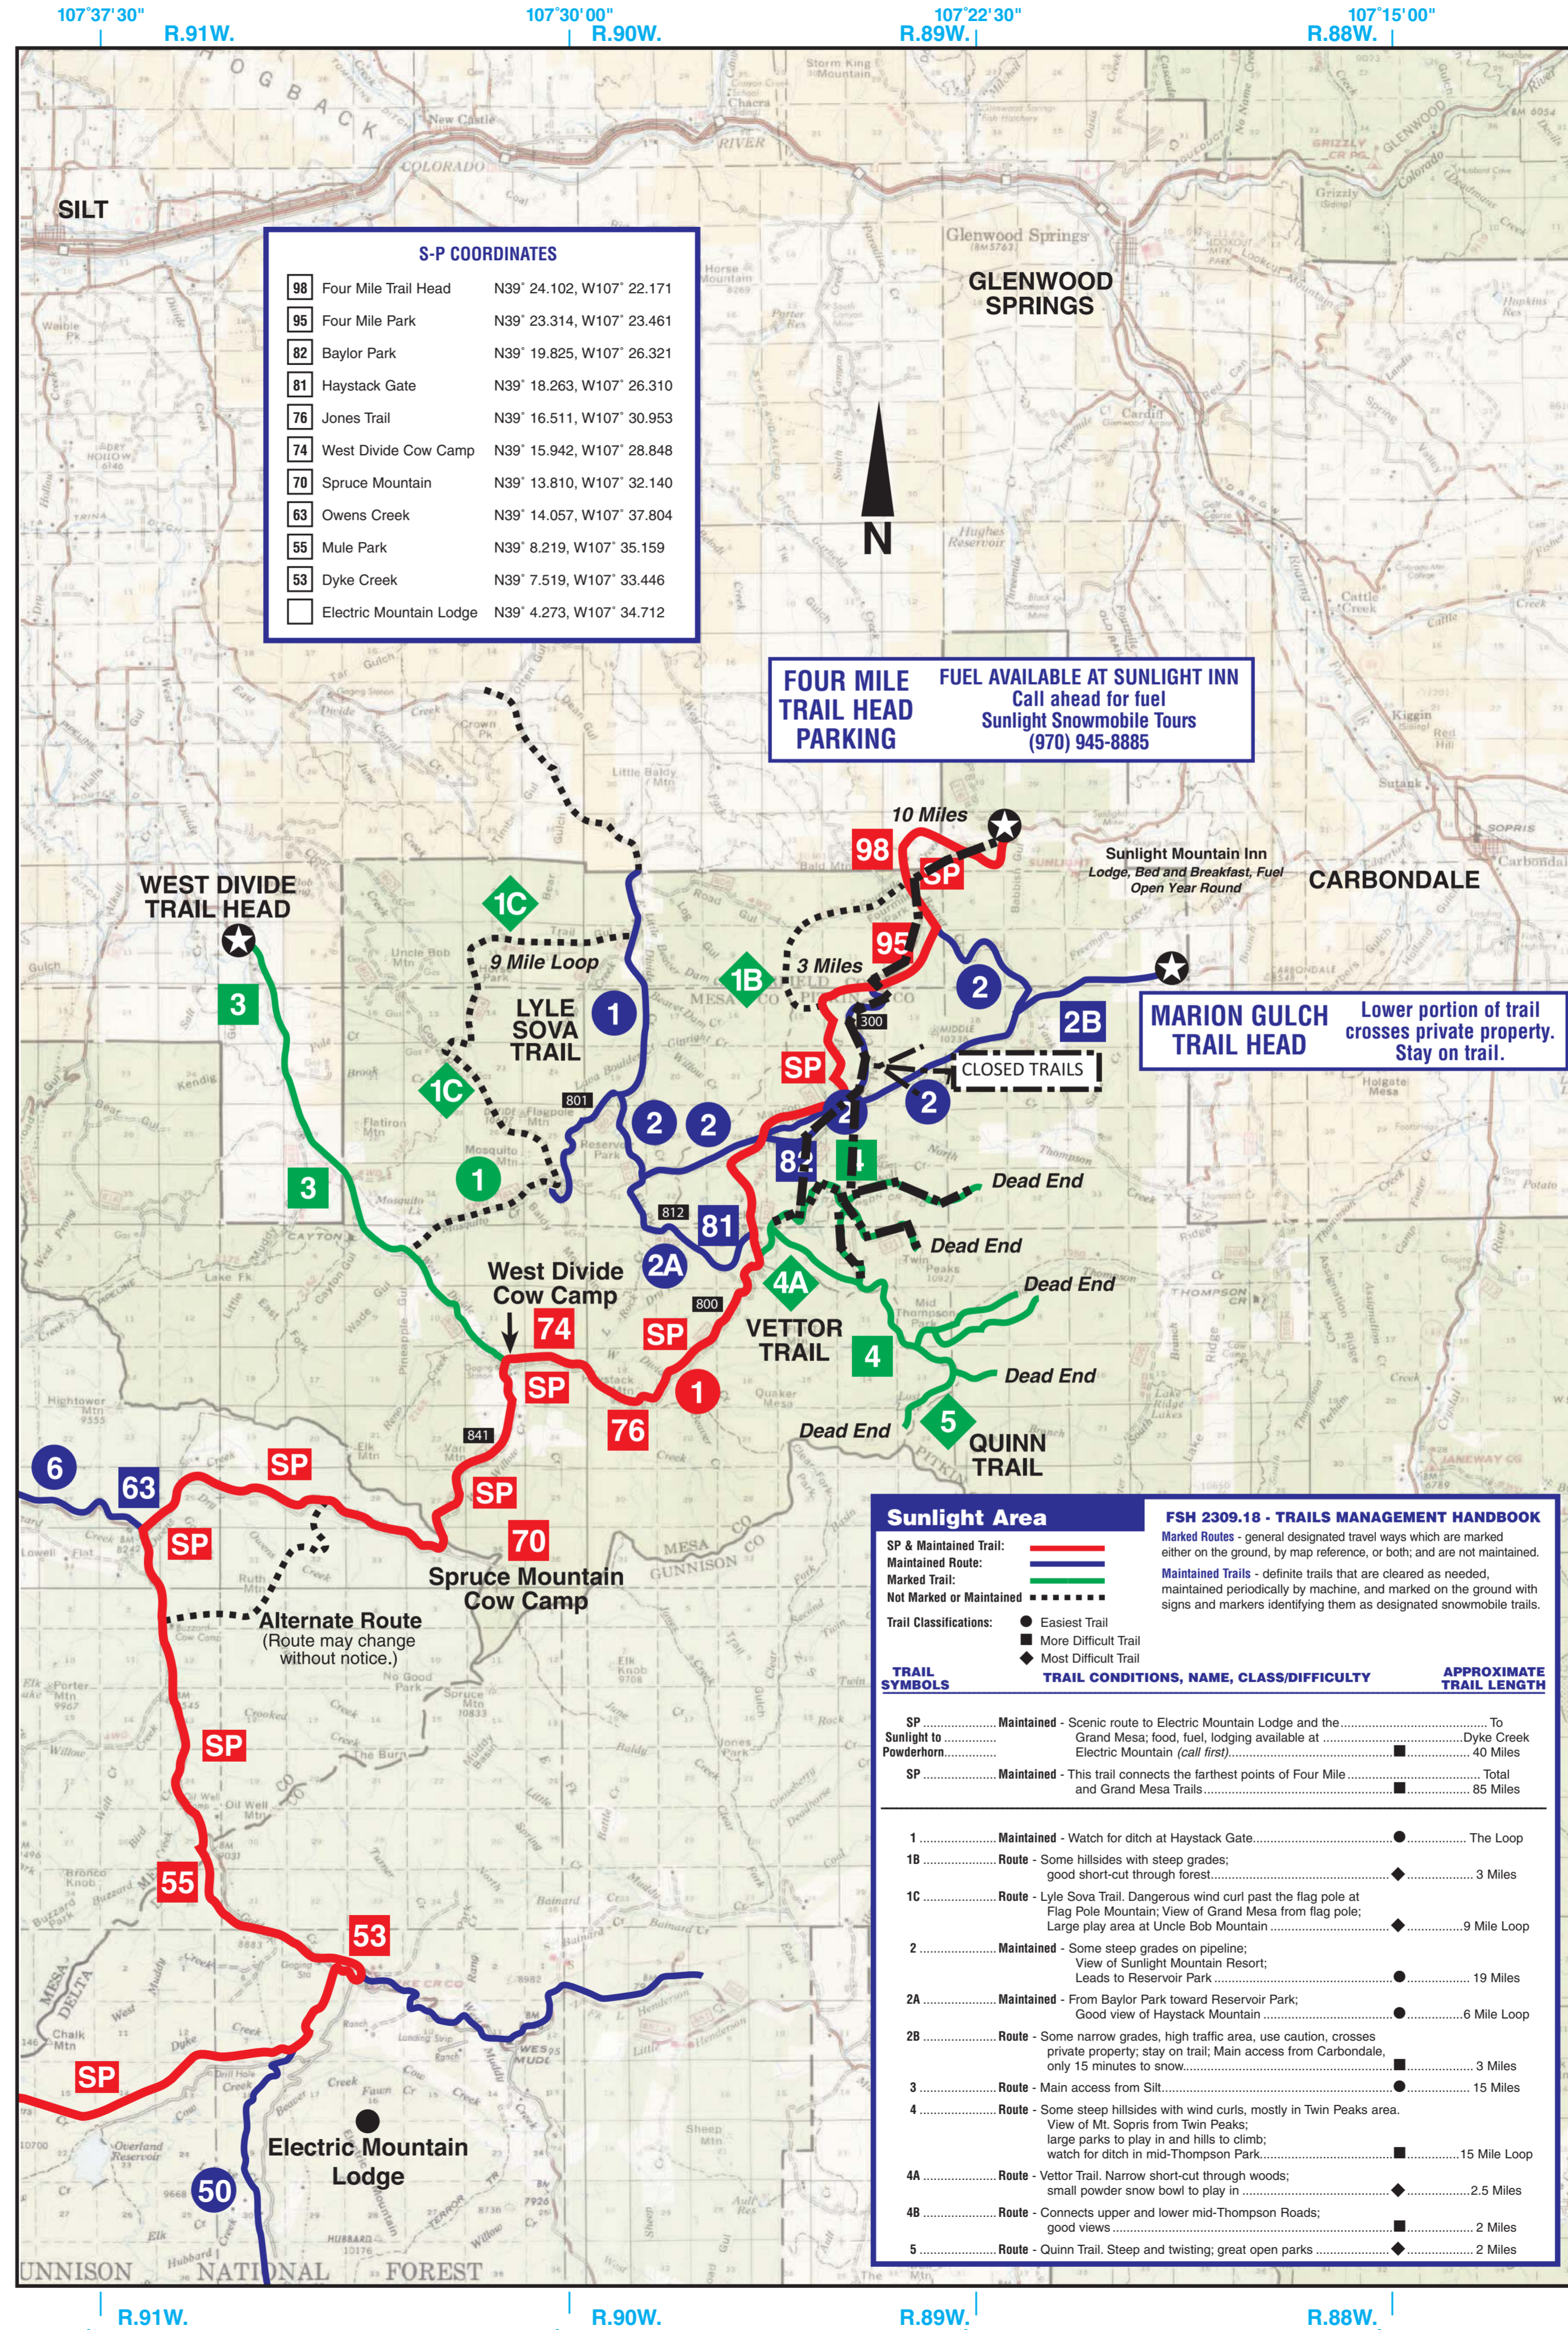

ALPINE BANK

2200 Grand Ave. • Glenwood Springs 81601
Glen Jammaron • 970/384-3269

DALY PROPERTY SERVICES

345 Lewis lane • Basalt, CO 81621
Will Vannice • 970/927-2430 • will@dalypropserv.com

FLAME OUT FIRE PROTECTION

PO Box 56 • Snowmass, CO 81654
Spencer Boothe
P: 970/927-4933 • C: 970/618-0686

GRAN FARNUM PRINTING

1526 Grand Avenue • Glenwood Springs
970/945-9605 • Fax 970/945-7492

MOUNTAIN WORKS

PO Box 3260 • Basalt, CO 81621
Gavin Griffiths, Owner • 970/927-0985

TOM ADGATE, ATTORNEY

758 Main St. • Carbondale, CO 81623
970/963-7201 • tom@adgatelaw.com

CINDY KENNEY AGENCY, LLC

American Family Insurance
100 Elk Run Dr. #122 • Basalt, CO 81621
970/927-6596

WILLITS GENERAL STORE

Michael Zakahi, Manager
701 E. Valley Rd. • Basalt, CO 81621
970/927-3515 • wgsllc@comcast.net

CONSTRUCTION & REMODEL

ACE ROOFING, INC.

"The Company that Cares" "Established in 1965"
545 County Road 154
Glenwood Springs, CO 81601
Walt Stowe, President • 970/945-5366

AVALANCHE EXCAVATION, LLC

0116 Comanchero Trail • New Castle, CO 81647
Stephen and Carol Burns • 970/984-0797

CARTER ELECTRIC

Commercial • Residential • Industrial
1676 CR 100, Bldg. O
Carbondale, CO 81623
Scott Carter • 970/963-8785 • cei@sopris.net

Specializing in Computerized
Lighting Systems

ELECTRICAL OUTFITTERS, INC.

1500 A Devereux Rd.
Glenwood Springs
CO 81601

www.electroutfitters.com

ALBRIGHT & ASSOCIATES

970-927-4363

(970) 625-2041
FAX (970) 625-2880
RiflePerformance.com

can-am Sales & Service ski-doo

1014 Access Road

CONSTRUCTION & REMODEL

CHENEY PLUMBING & HEATING, INC.
0094 Willow Lane • Carbondale, CO 81623
Rick Cheney • 970/963-0275
Kirk Cheney • 970/963-8020

COBBLE CREEK LANDSCAPING
604 Graceland Dr. • Carbondale, CO 81623
Randy Hunt • 970/379-5747
cobblecreek@q.com

CRYSTAL SPRINGS BUILDERS
General Contractors
1044 Main Street • Carbondale, CO 81623
Mike Cerise, Principal • 970/963-4584

CRYSTAL VALLEY PLUMBING & HEATING
P.O. Box 1323 • Carbondale, CO 81623
Scott Fenske • 970/947-1251

GMCO CORPORATION
Paving and Light-Heavy Construction
0228 Powerline Rd. • Rifle, CO
Dick Stevenson • 970/625-9100

GRAND JUNCTION PIPE & SUPPLY CO.
740 Hwy. 133 • Carbondale, CO 81623
Jennifer Hunt • 970/963-5700

NEIL PALAZZI EXCAVATING
6631 Hwy 133 • Carbondale, Colorado 81623
Neil Palazzi, Owner • 970/379-4504
npxc@hughes.net

R&A ENTERPRISES
5317 CR 154, Suite 201
Glenwood Springs, CO 81601
Chris Broadhurst • 970/945-6500
chrishb@raelectric.com

RUDD CONSTRUCTION
General Contractors
0132 Park Avenue • Basalt, CO 81621
Brandon Watson • 970/927-9119
www.ruddconstruction.com

SKUTLEY INC.
MARBLE, GRANITE & CERAMIC TILE
0380 Alto Drive • Carbondale, CO 81623
Tom Scutley • 970/379-9114
skutleyinc@comcast.net

TOP GUN PLUMBING & HEATING
P.O. Box 1197 • Glenwood Springs, CO 81602
Justin Boucher • 970/945-2580

WESTERN SLOPE AGGREGATE
0304 Hwy. 133 • Carbondale, CO 81623
Zach Roberts • 970/963-9424

WESTERN SLOPE MATERIALS
304 Hwy. 133 • Carbondale, CO 81623
Sean Mello • 970/963-2296

SAVAGE EXCAVATION
P.O. Box 2916
Basalt, CO 81621

Join Mt. Sopris Rec. Riders and volunteer your time or give a donation to secure the future of snowmobiling in our area. There are many who would like to shut the gates. Don't let that happen. **Get involved today!**

MT. SOPRIS RECREATIONAL RIDERS, INC.
Post Office Box 1035 Carbondale, Colorado 81623
Sean Martin 970-379-6927

Sponsored by: Gianinetti Ranch • Ernie & Carol
592 Cowen Drive • Carbondale, CO 81623

Gianinetti's
Performance & Services, LLC

601 Cowen Drive
Carbondale, CO 81623
970.963.9195

© Copyright 2012 by Mt. Sopris Recreational Riders, Inc. All rights reserved.